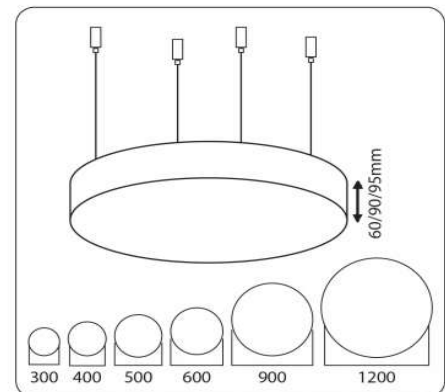

Sovitron Interior Pvt.Ltd.

Model Name

Disc Pendant /DLADISCDPD-35

Description

Architectural Light

Technical description

Dimension	Dia=500mm/600mm H=60/90/95mm
Frame	Aluminium
Color Tempertaure	4000K
Power	35W
Total Luminous Flux	3500 lm
Efficacy	100 lm/W
IP rating	50
Color Rendering	≥80
Mounting	Pendant
Optics	White Opal Diffuser
Dimming	NON-Dimmable
Operating Voltage	220-240 VAC
Standard Lifetime	L70 minimum at 50,000 burning hours

Image

Dimension diagram

Remarks:-

Address: Plot #7 Saroorpur-Nangla Industrial Area,Ballabgarh-Sohna Road,Faridabad-121005
Email: info@sovitron.com