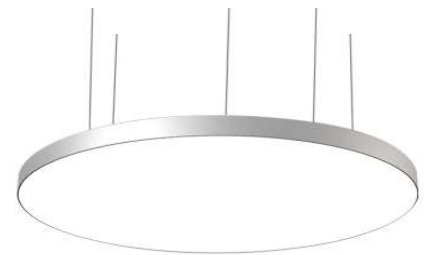

Sovitron Interior Pvt.Ltd.

Model Name

Disc Pendant /DLADISCDPD-35

Description

Architectural Light

Technical description

Dimension	Dia=500mm/600mm H=60/90/95mm
Frame	Aluminium
Color Tempertaure	4000K
Power	35W
Total Luminous Flux	3500 lm
Efficacy	100 lm/W
IP rating	50
Color Rendering	≥80
Mounting	Pendant
Optics	White Opal Diffuser
Dimming	NON-Dimmable
Operating Voltage	220-240 VAC
Standard Lifetime	L70 minimum at 50,000 burning hours

Image

Dimension diagram